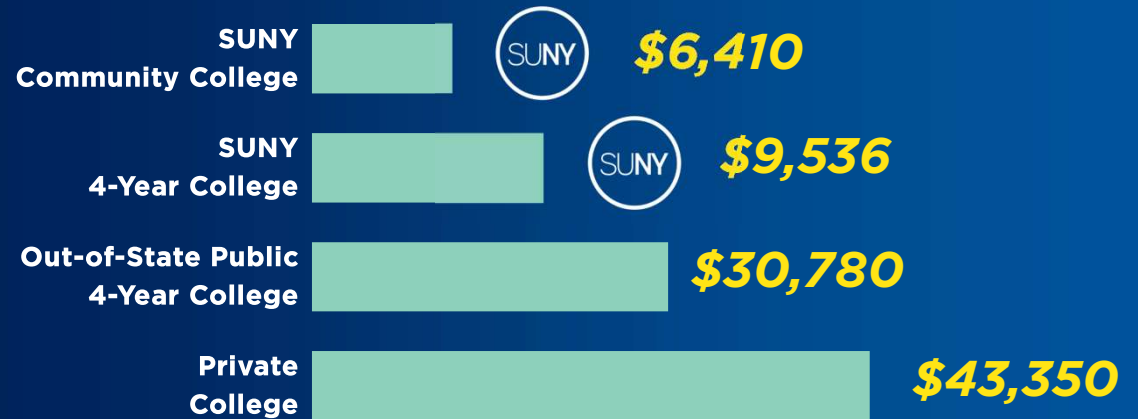

1 SET UP FSA (Federal Student Aid) ID

2 COMPLETE FAFSA

3 COMPLETE TAP (Tuition Assistance Program)

4 MONITOR EMAILS FOR STUDENT AID REPORT

COST OF ATTENDANCE

Tuition and Fees

4-Year SUNY Cost Break Down

NYS Resident Tuition	\$7,070
Fees	\$1,830
Room & Board	\$16,340