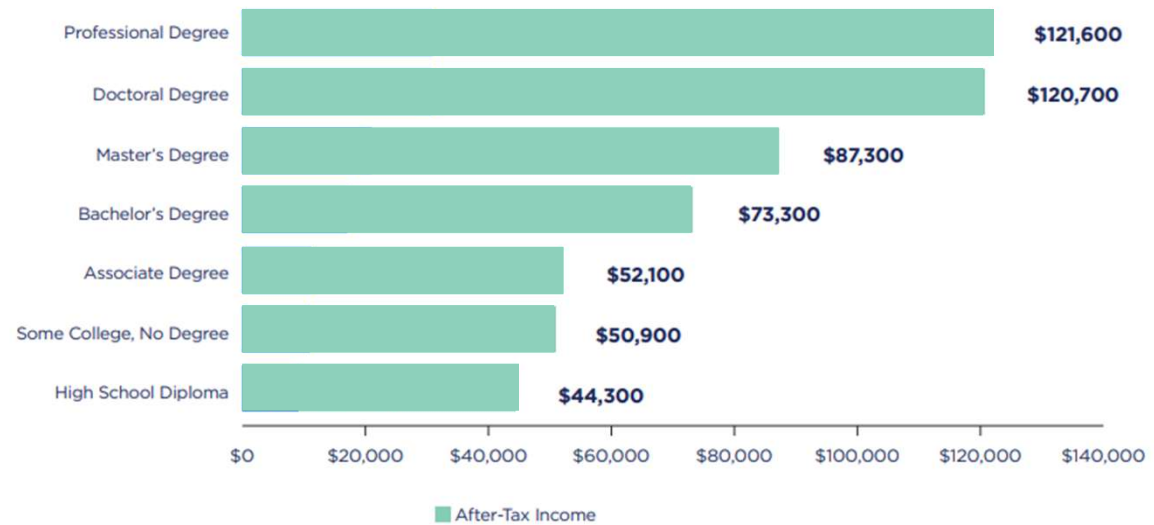

1 SET UP FSA (Federal Student Aid) ID

2 COMPLETE FAFSA

3 COMPLETE TAP (Tuition Assistance Program)

4 MONITOR EMAILS FOR STUDENT AID REPORT

COST OF ATTENDANCE

Tuition and Fees

4-Year SUNY Cost Break Down

NYS Resident Tuition	\$7,070
Fees	\$1,830
Room & Board	\$16,340