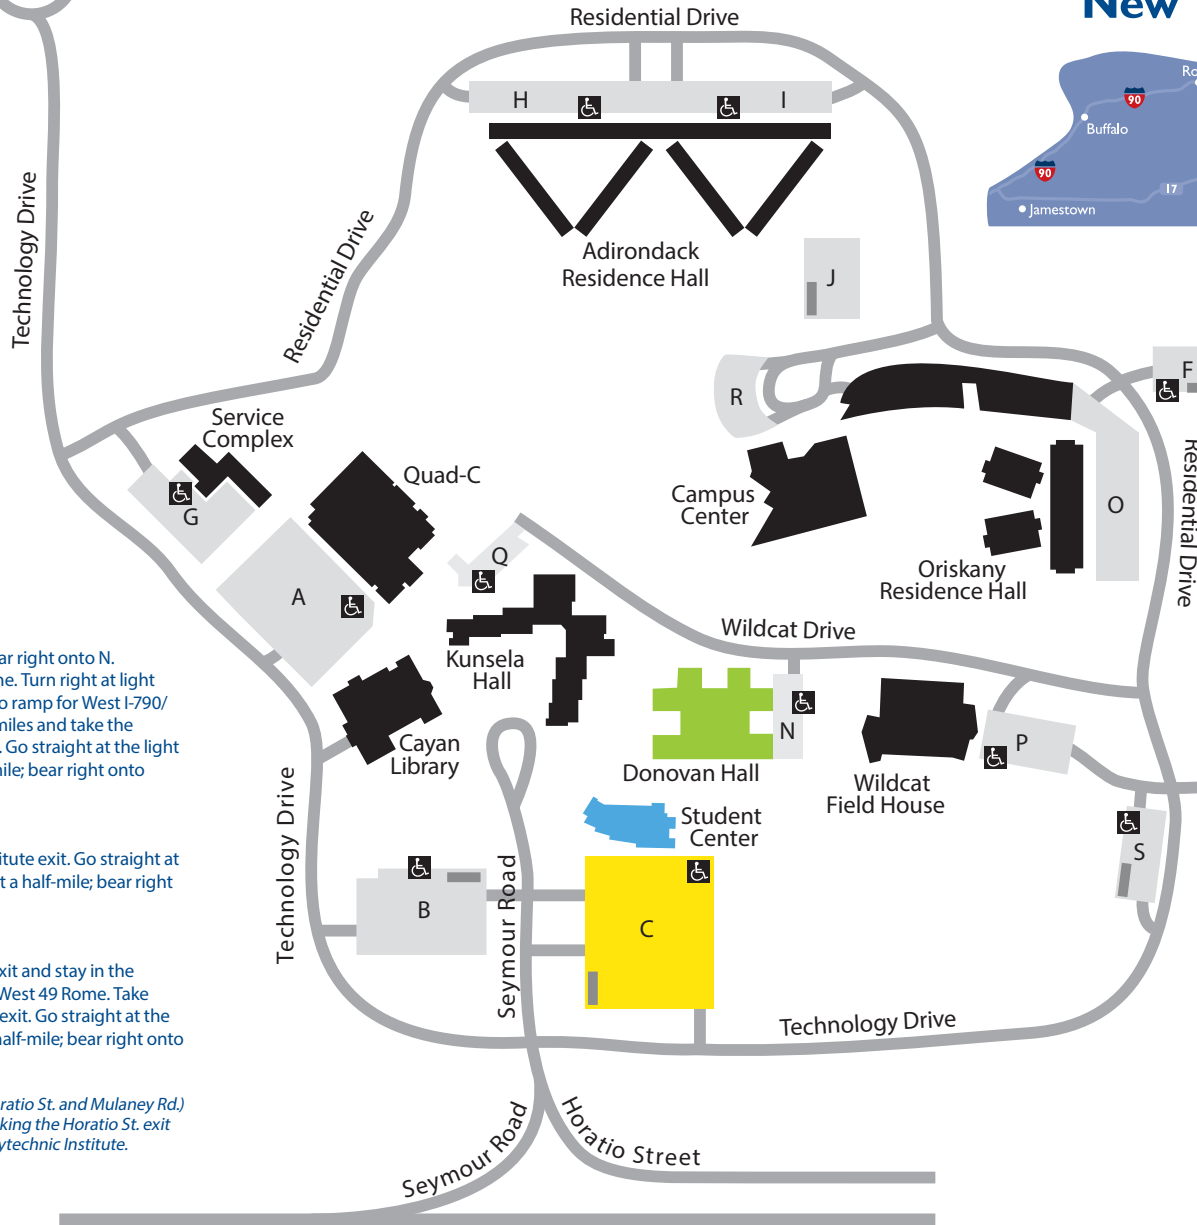

SUNY POLYTECHNIC INSTITUTE

SUNY-Marcy Parkway (to Route 49)

Directions to Utica Campus:

From the NYS Thruway (I-90)
Take Exit 31/Utica. After toll, bear right onto N. Genesee St. and stay in right lane. Turn right at light and immediately turn right onto ramp for West I-790/Rtes. 5/8/12/Rte. 49. Travel 1.5 miles and take the SUNY Polytechnic Institute exit. Go straight at the light and continue for about a half-mile; bear right onto Technology Drive.

From NYS Rte. 49
Take the SUNY Polytechnic Institute exit. Go straight at the light and continue for about a half-mile; bear right onto Technology Drive.

From Rtes. 5/8/12
Take the I-790/Rt. I-90/Rte. 49 exit and stay in the left lane, following the sign for West 49 Rome. Take the SUNY Polytechnic Institute exit. Go straight at the light and continue for about a half-mile; bear right onto Technology Drive.

Two other campus entrances (Horatio St. and Mulaney Rd.) can be used from Rtes. 8/12 by taking the Horatio St. exit and following signs for SUNY Polytechnic Institute.

NEW YORK TEACHERS SUMMIT
Powered by SUNY

- Plenary Session
- Breakout Sessions
- Parking

Routes 8/12